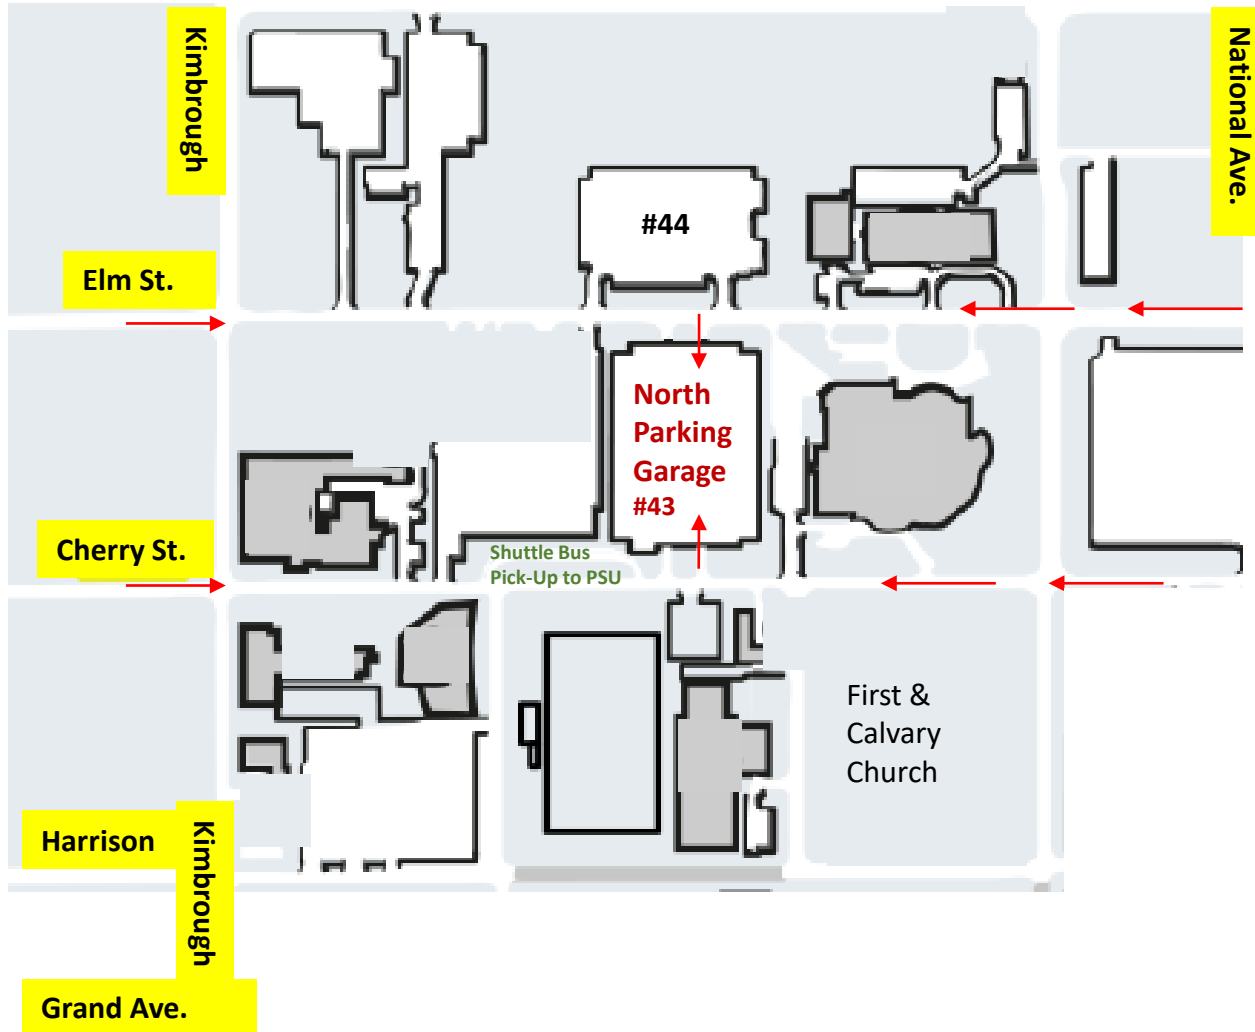

MSU Community Engagement Conference March 28, 2018

Bear Park North (BPN) Parking Garage 1 block east of Kimbrough between Cherry St. & Elm St.

Shuttle Bus to Plaster Student Union (PSU)

From the front of the BPN garage, attendees may use the Bear Line shuttle bus for a direct route to the Plaster Student Union.

Await the **Green** shuttle bus under the sign, STUDENT UNION. It will take you directly to the front entrance of the PSU. Enter one of the PSU entry doors and stairs or elevators are available to the 3rd floor Ballroom.

Overflow parking would be available in #44, only if garage is completely full.